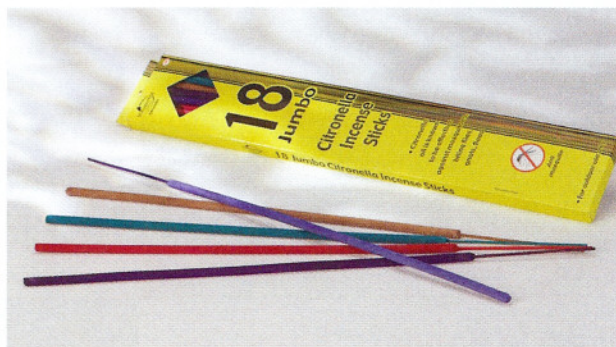

Garden Citronella Incense Sticks

18 jumbo size sticks for effective protection against mosquitoes and flies during the summer months. **For outdoor use only.**