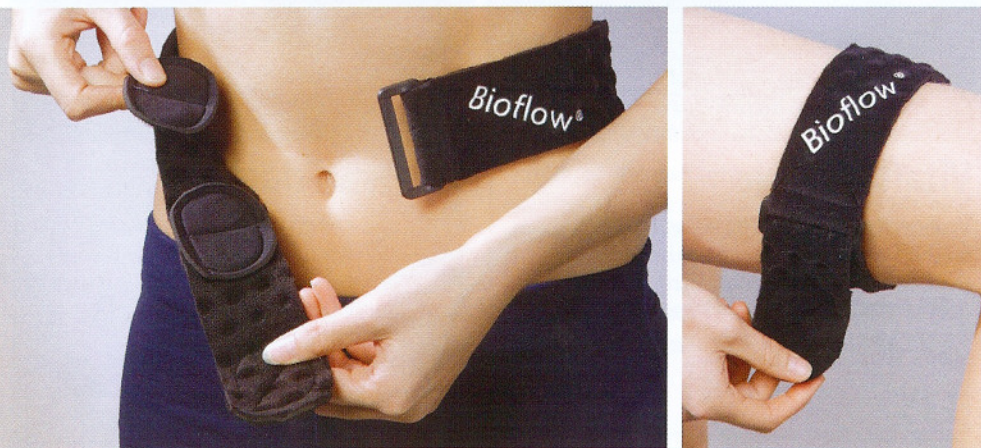

UNIQUE
PRODUCT

Boost Belts

Focused application of magnotherapy where you need it most.

The Boost is supplied with three versatile belts and three interchangeable twin CRP® Bioflow® magnets, enabling you to target more than one area of pain at a time.

Code 1027
£85

With
moveable
magnets

3 different
size belts
included

UNIQUE
PRODUCT

Boost Buttons

This special pack of four individual CRP® magnetic buttons are ideal for people who occasionally want an extra 'boost'. Designed to hold ingeniously to your clothing without assistance, the Boost Buttons can be positioned to target any area of discomfort providing complete flexibility.

Code 1156
£60 pack of 4

Patent
Pending

Biopad

The Biopad uses six powerful CRP® modules and is easily and comfortably used on your chair, bed, car seat or even in your pets basket!

Code 1062
£70

UNIQUE
PRODUCT